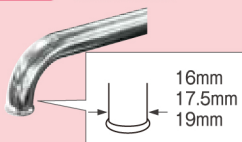

Please take one for free

Fits almost all faucets using the adapters!

The Adapter Set is included inside of the box.

Check to see your faucet size using the measure.

Faucets which accept the unit

A-type

Faucets with round spouts with rims

Adapter set

B-type

Aerated faucets (exterior screw threads)

Adapter set

C-type

Aerated faucets (interior screw threads)

Adapter set

D-type

Make sure the length of spout is more than **15mm** when using **A-type** and **D-type**

15mm

torayvino

— easy to install on your faucet!

Please measure faucet diameter using the measure below.

15mm

Attachment nut