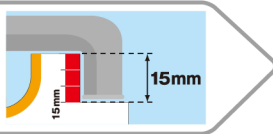

Make sure the length of spout is more than **15mm** when using **A-type** and **D-type**

15mm

torayvino

— easy to install on your faucet!

Please measure faucet diameter using the measure below.

15mm

Attachment nut