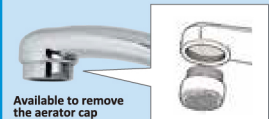

Please take one for free

Fits almost all faucets using the adapters!

The Adapter Set is included inside of the box.

Check to see your faucet size using the measure.

Faucets which accept the unit

A-type

Faucets with round spouts with rims

Adapter set

B-type

Aerated faucets (exterior screw threads)

Adapter set

C-type

Aerated faucets (interior screw threads)

Adapter set

D-type

Other faucets (with no rim)

Adapter set

*1 Optional part (free) may be needed for some faucets.

*2 Attachment tool may not be included for some products.

Please request for optional part by asking your local sales representative.

Make sure the length of spout is more than **15mm** when using **A-type** and **D-type**

15mm

torayvino

— easy to install on your faucet!

Please measure faucet diameter using the measure below.

15mm

Attachment nut