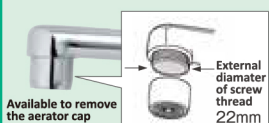

Please take one for free

Fits almost all faucets using the adapters!

The Adapter Set is included inside of the box.

Check to see your faucet size using the measure.

Faucets which accept the unit

A-type

Faucets with round spouts with rims

Adapter set

B-type

Aerated faucets (exterior screw threads)

Adapter set

C-type

Aerated faucets (interior screw threads)

Adapter set

D-type