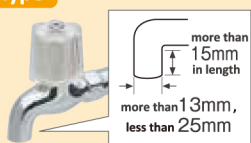

D-type

Other faucets (with no rim)